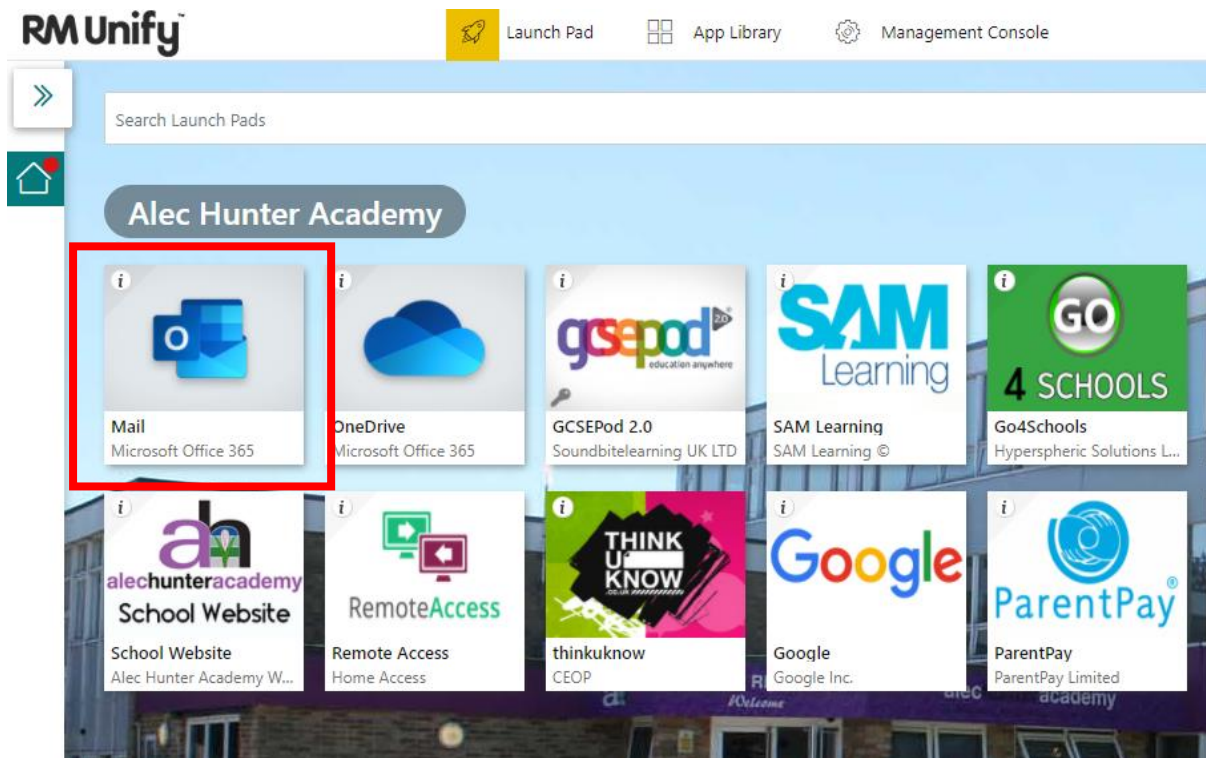

RM Unify Instructions

(To access your email account from home)

- Go to the website <https://www.rmunify.com/>
- Log on with your school email address and the password that you use to access the computers at school. If you do not know your password please speak to your teacher as they can reset your password for you.
- Click on the mail icon to open up your email account